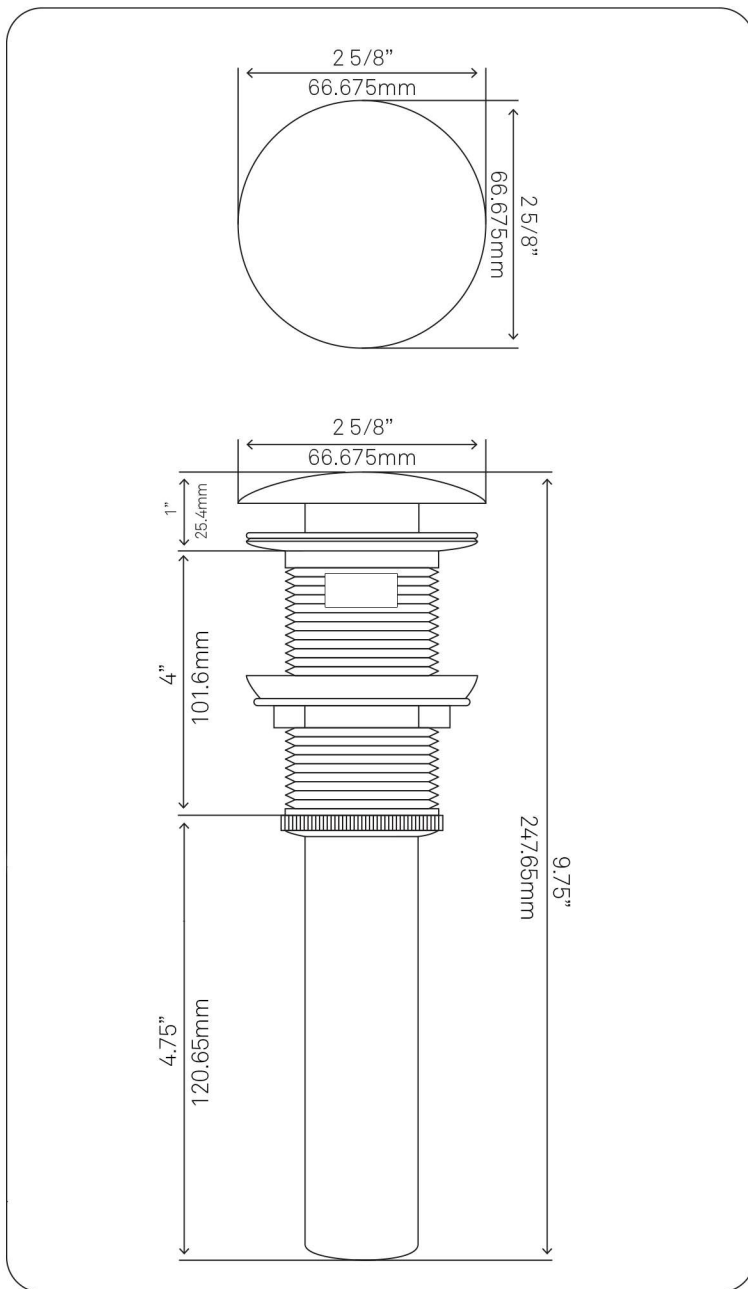

NOTES

Novatto reserves the right (1) to make changes in specifications and materials, and (2) to change or discontinue models, both without notice or obligation. Dimensions are for reference only, see www.NovattoInc.com for finish options and product availability.

Novatto Inc
TOLL FREE 844.404.4242
www.NovattoInc.com