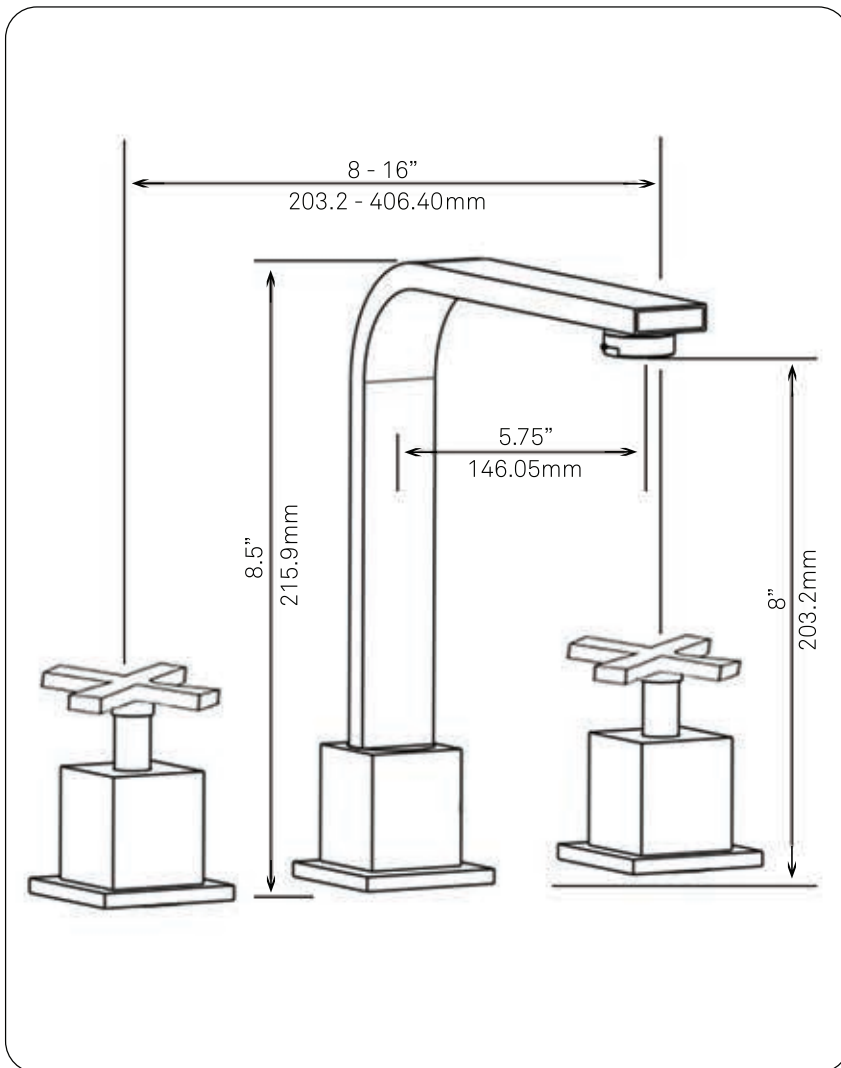

NOTES

Novatto reserves the right (1) to make changes in specifications and materials, and (2) to change or discontinue models, both without notice or obligation. Dimensions are for reference only, see www.NovattoInc.com for finish options and product availability.

Novatto Inc
TOLL FREE 844.404.4242
www.NovattoInc.com